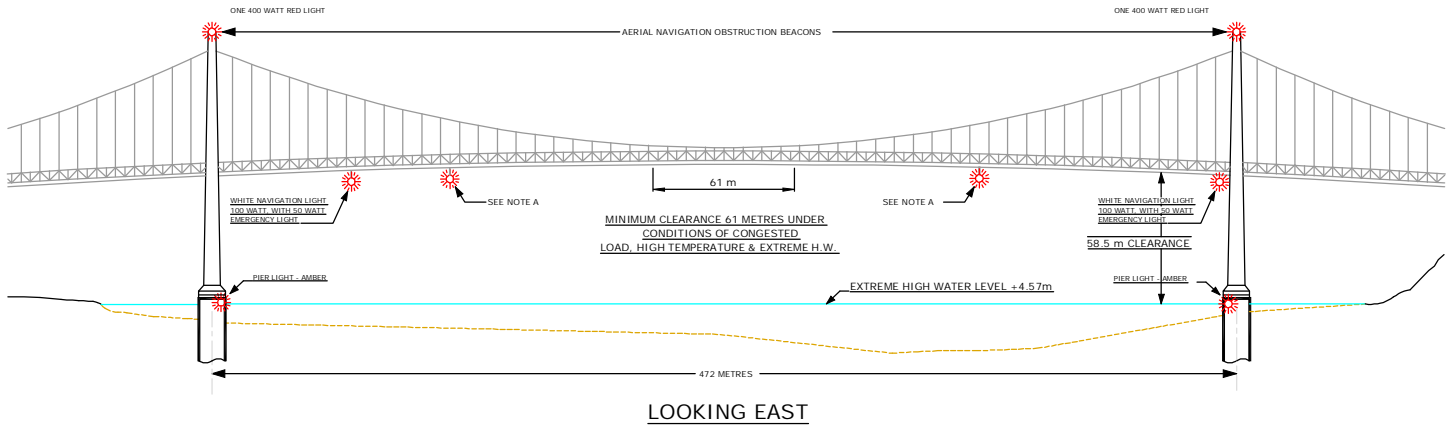

NOTES

FIRST NARROWS BRIDGE - VEHICULAR

CLEARANCES

LIONS GATE BRIDGE

VPA Plan No.

10-403

SHEET 4 of 39